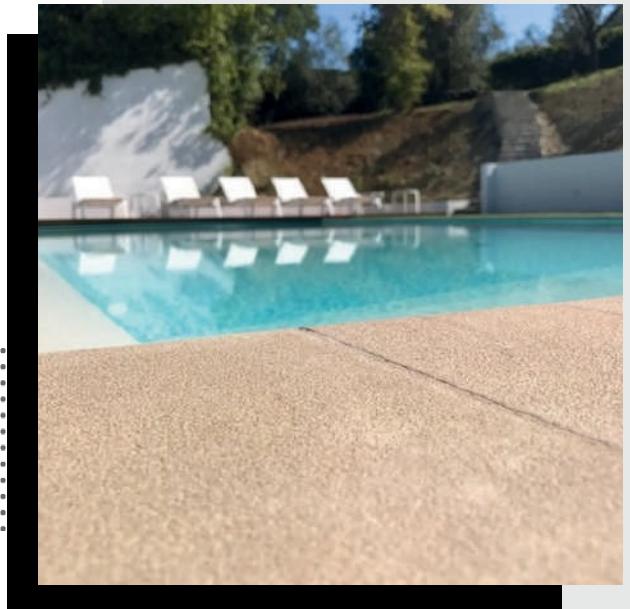

Metal Sense

PAVA Pool

Pool Finishes

*With Pava Pool ,
The pool area integrates with
the interiors and interacts with
the
landscape in a harmonious
and
welcoming continuum.*

*simple, warm finishes and
natural colors of pava pool in
harmony with nature give
pleasant tactile and visual
sensations. Much to the benefit
of a welcoming and relaxing
environment.*