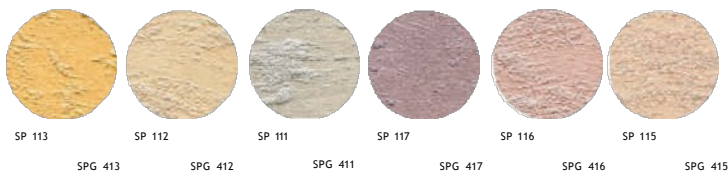

Safari

Liquid Wallpaper

*Wild Dune Effect
Suitable for interior wall application for
creating a prestigious look in one layer.*