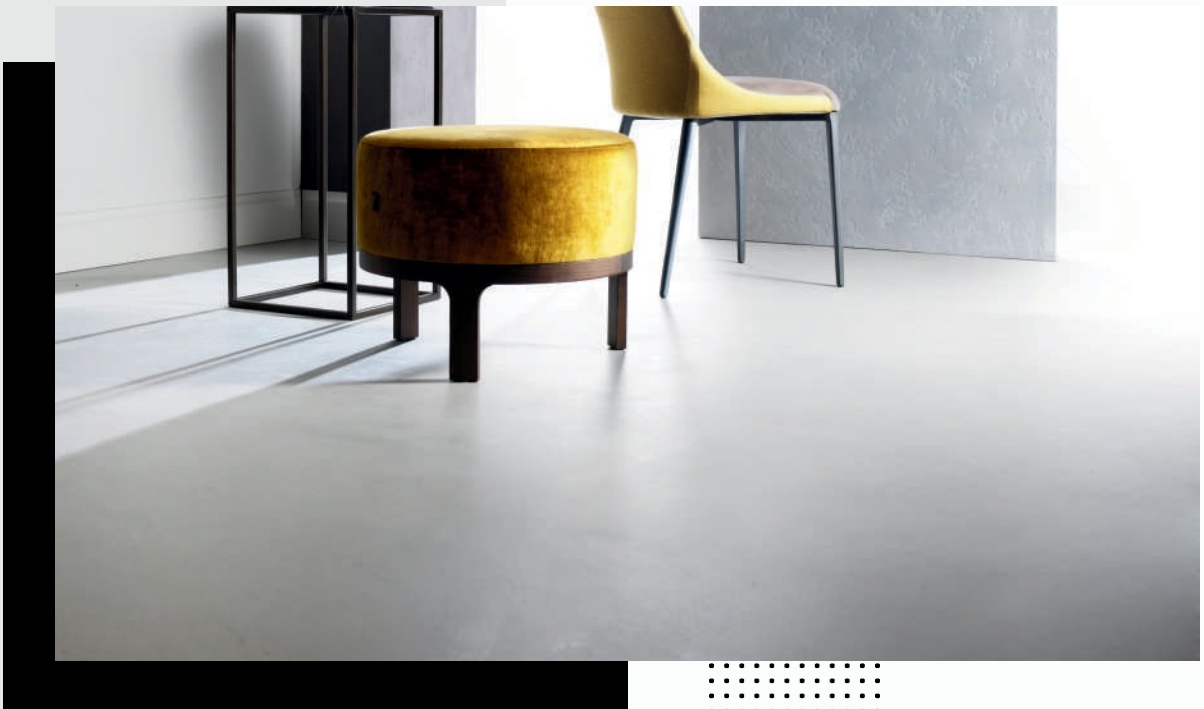

Also For Wet Areas & Pools

Floors To Walls

ART Stuc

Seamless Effect for Floors to Walls

Art-Stuc is a water-borne system, which is developed for 1-3 mm thickness as a decorative coating for floors/ walls & any other surfaces, including wet areas.