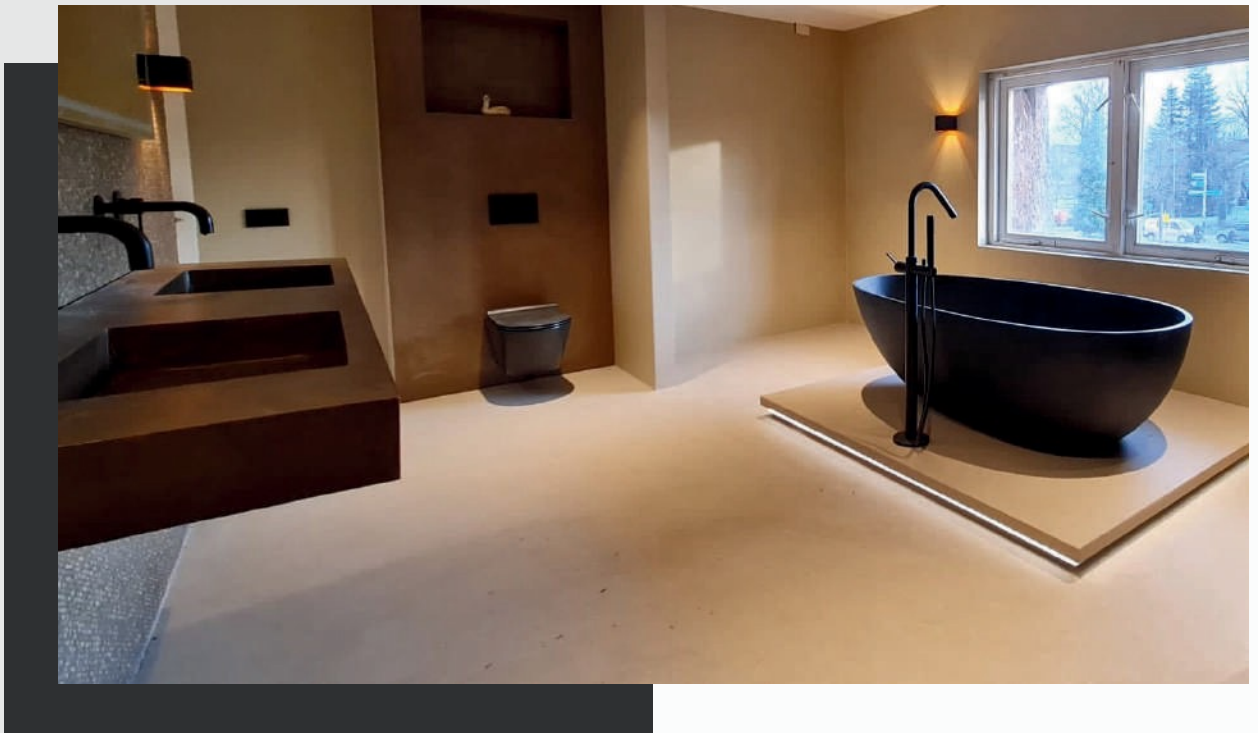

MINI S

Seamless Effect for Floors to Walls

Surfaces minimal in appearance, maximal in resistance, great for high traffic areas.

Uses : Walls / Floors / Wet Areas

Decorative Coatings
with a thickness of 1-3 mm max.

Anti-Slip	Fire Resistant	Light Resistant	Stain Resistant	Impact Resistant	Water Resistant