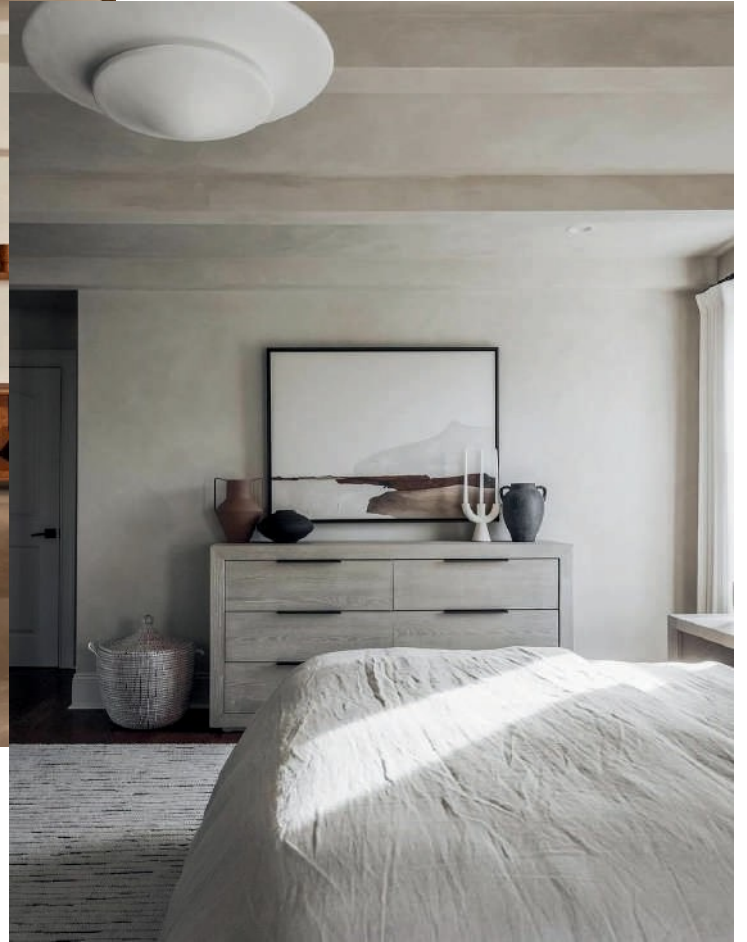

Arava

Mineral Plaster For Interiors & Exteriors

Arava is a natural and ecological wall covering based on LIME and NATURAL Minerals characterized by palpable colors and soft and delicate sensations.

Shades to Explore