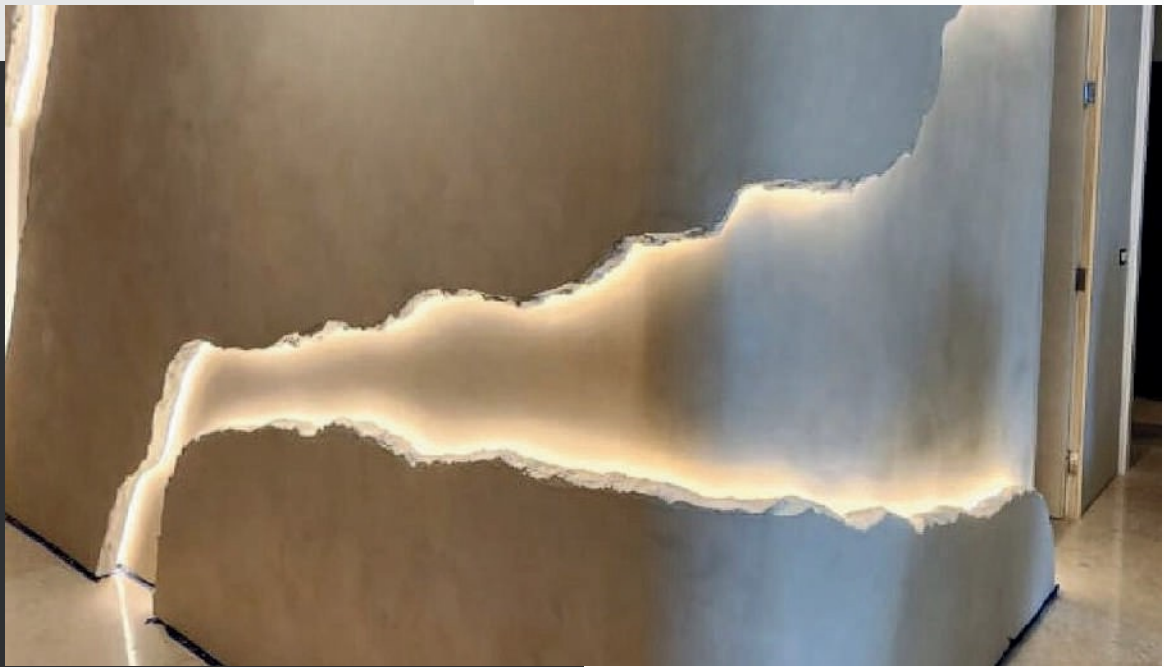

Metal Sense

Liquid Metal Coatings

Liquid Metal is a decorative finish that resembles the original metal in both appearance and strength. It's available in Silver, Gold, Copper, and Bronze and can be used to cover almost any surface.

*Smooth
Metallic
Finishes*

COPPER

Metal Sense

SILVER

Metal Sense

GOLD

Metal Sense

BRONZE

Metal Sense