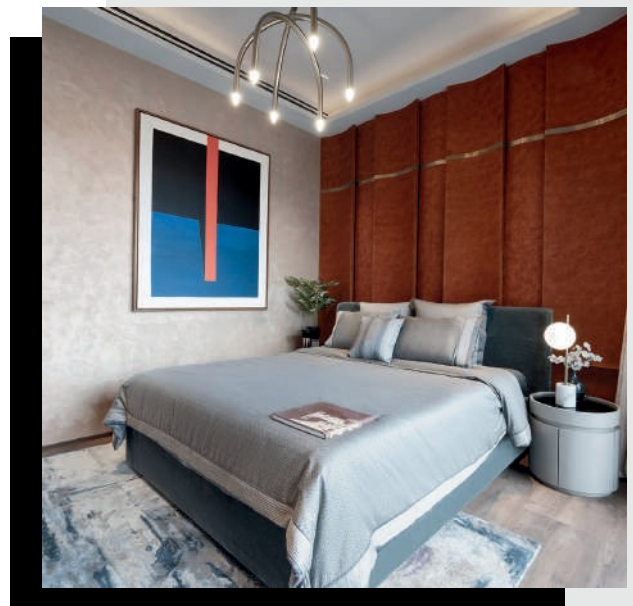

Shades to Explore

Colours Can Be Customised As Per Requirement.

Suede

Lime Wash Finish

*A Decorative paint with Suede Effect
Allows a unique texture of "fine rough
surface", with gentle clouding.*

Shades to Explore & Many More